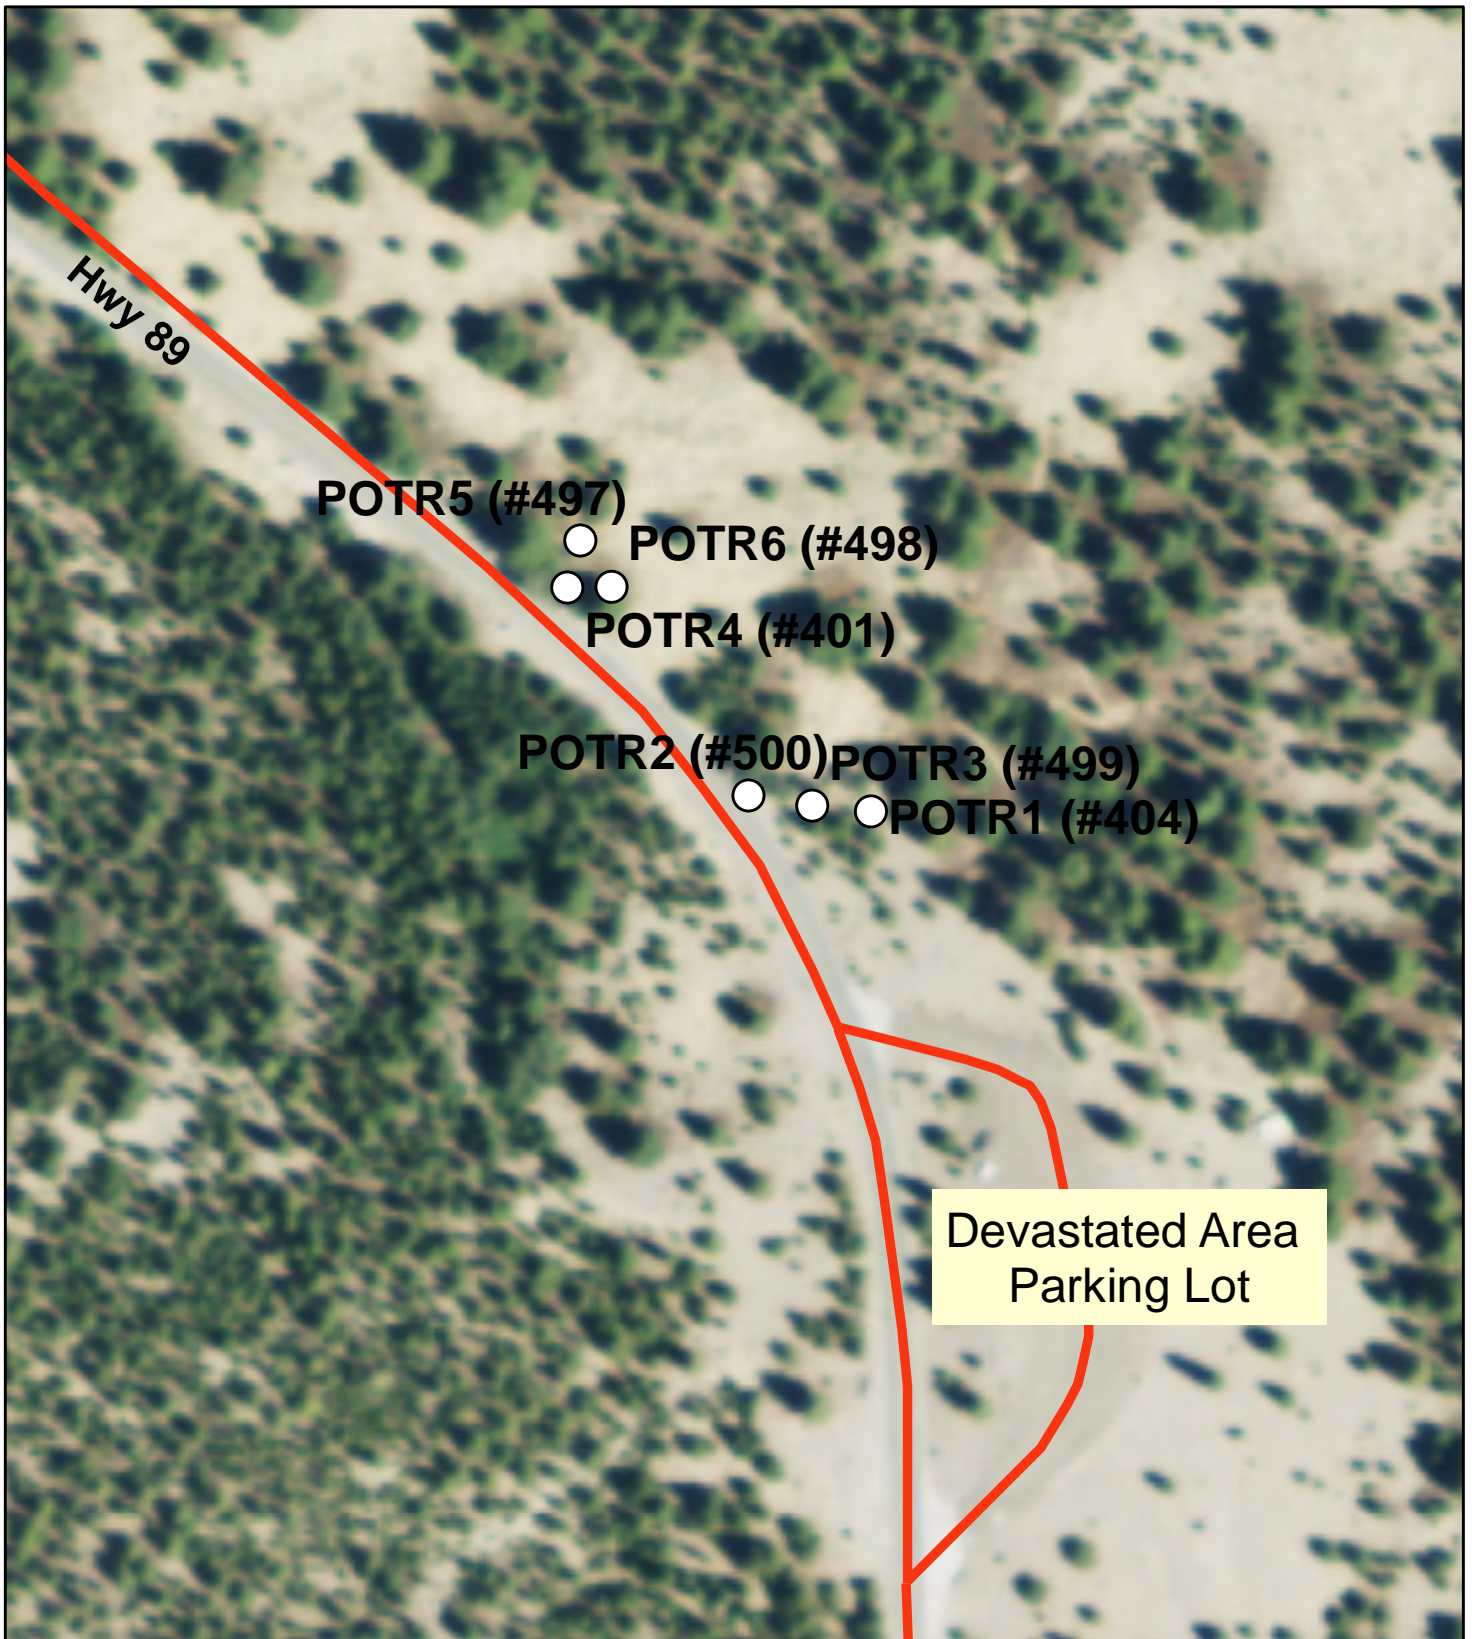

CPP LAVO Devastated Area (DEVA) Monitoring Site and Plants

0 20 40 80 Meters

- Populus tremuloides (POTR)
- Paved road