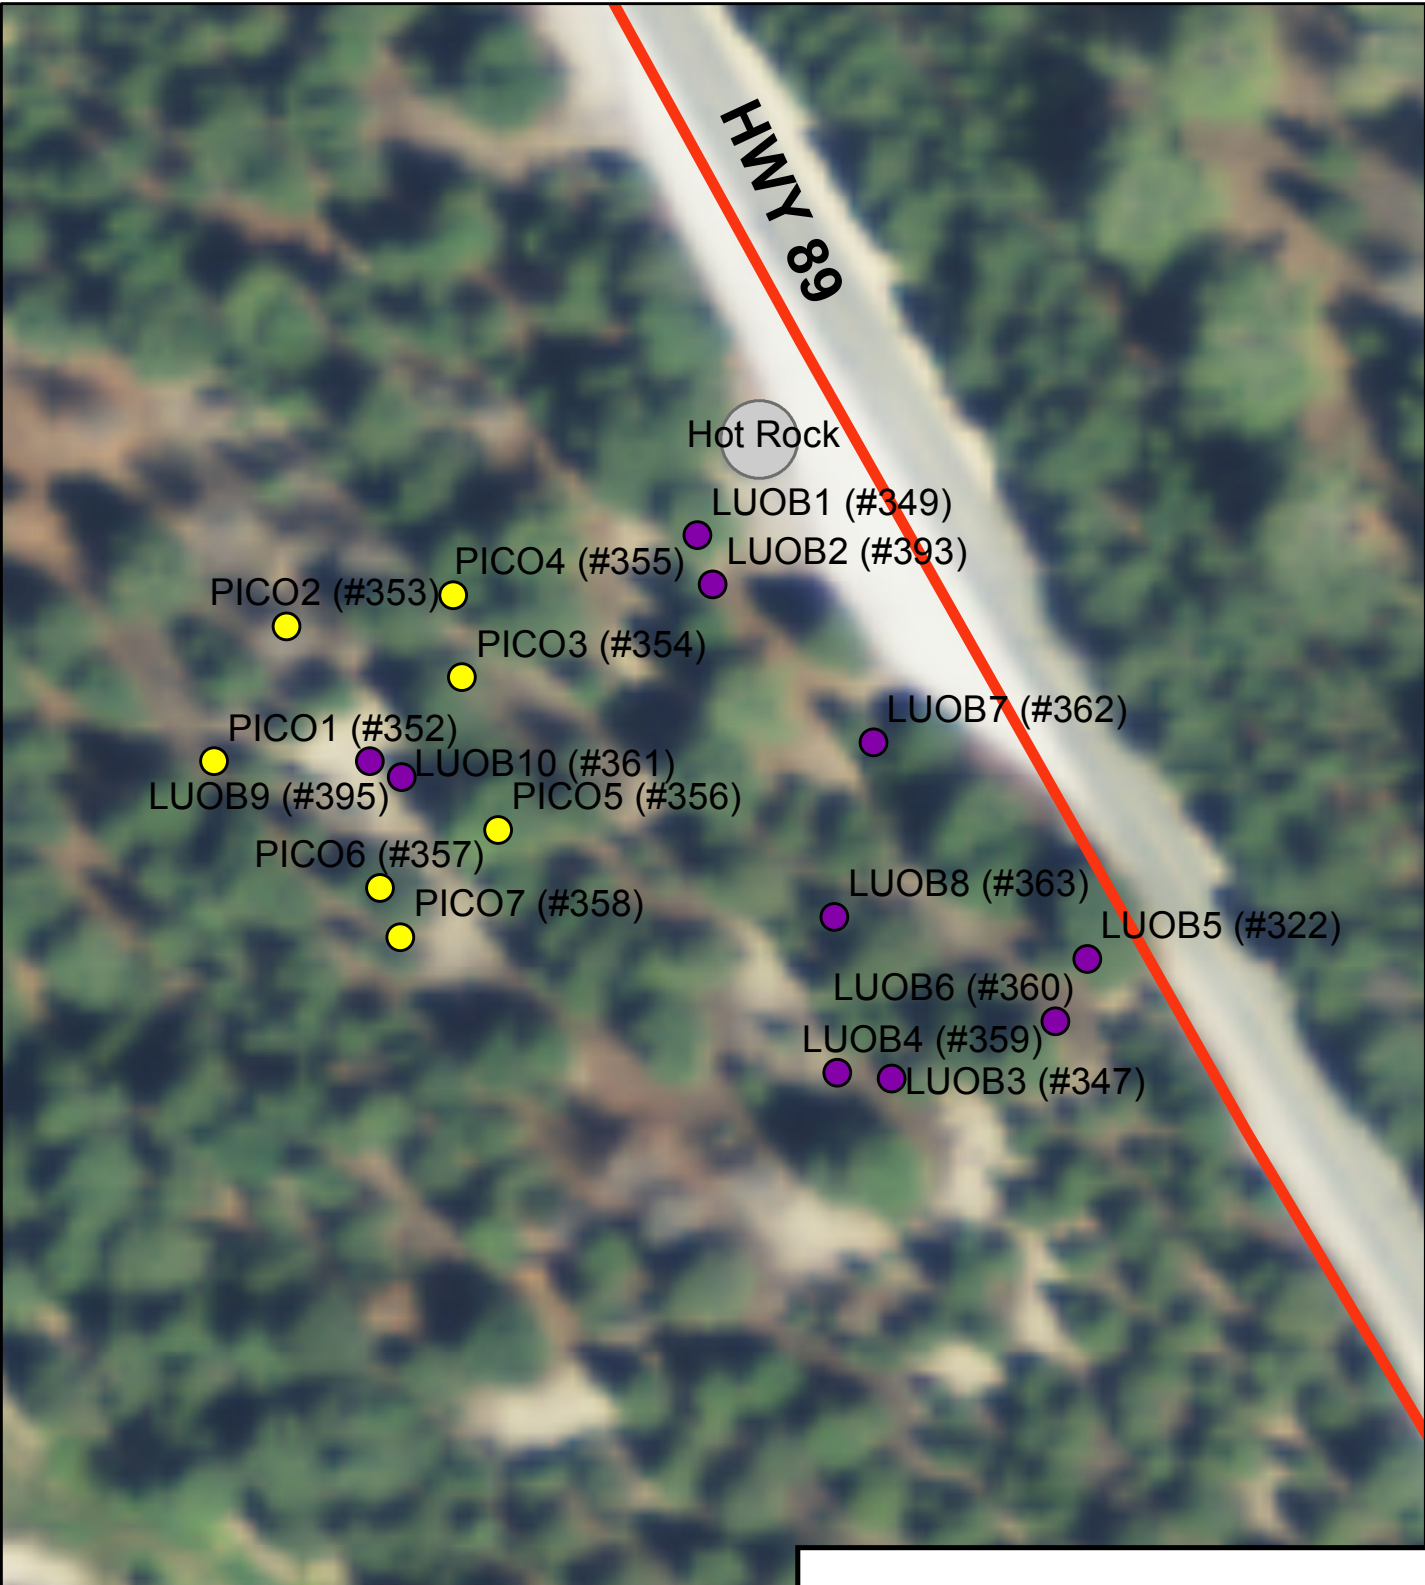

CPP LAVO Hot Rock (HORO) Monitoring Site and Plants

0 10 20 40 Meters

CPP LAVO Plants

- Lupinus obtusilobus (LUOB)
- Pinus contorta (PICO)
- Paved road