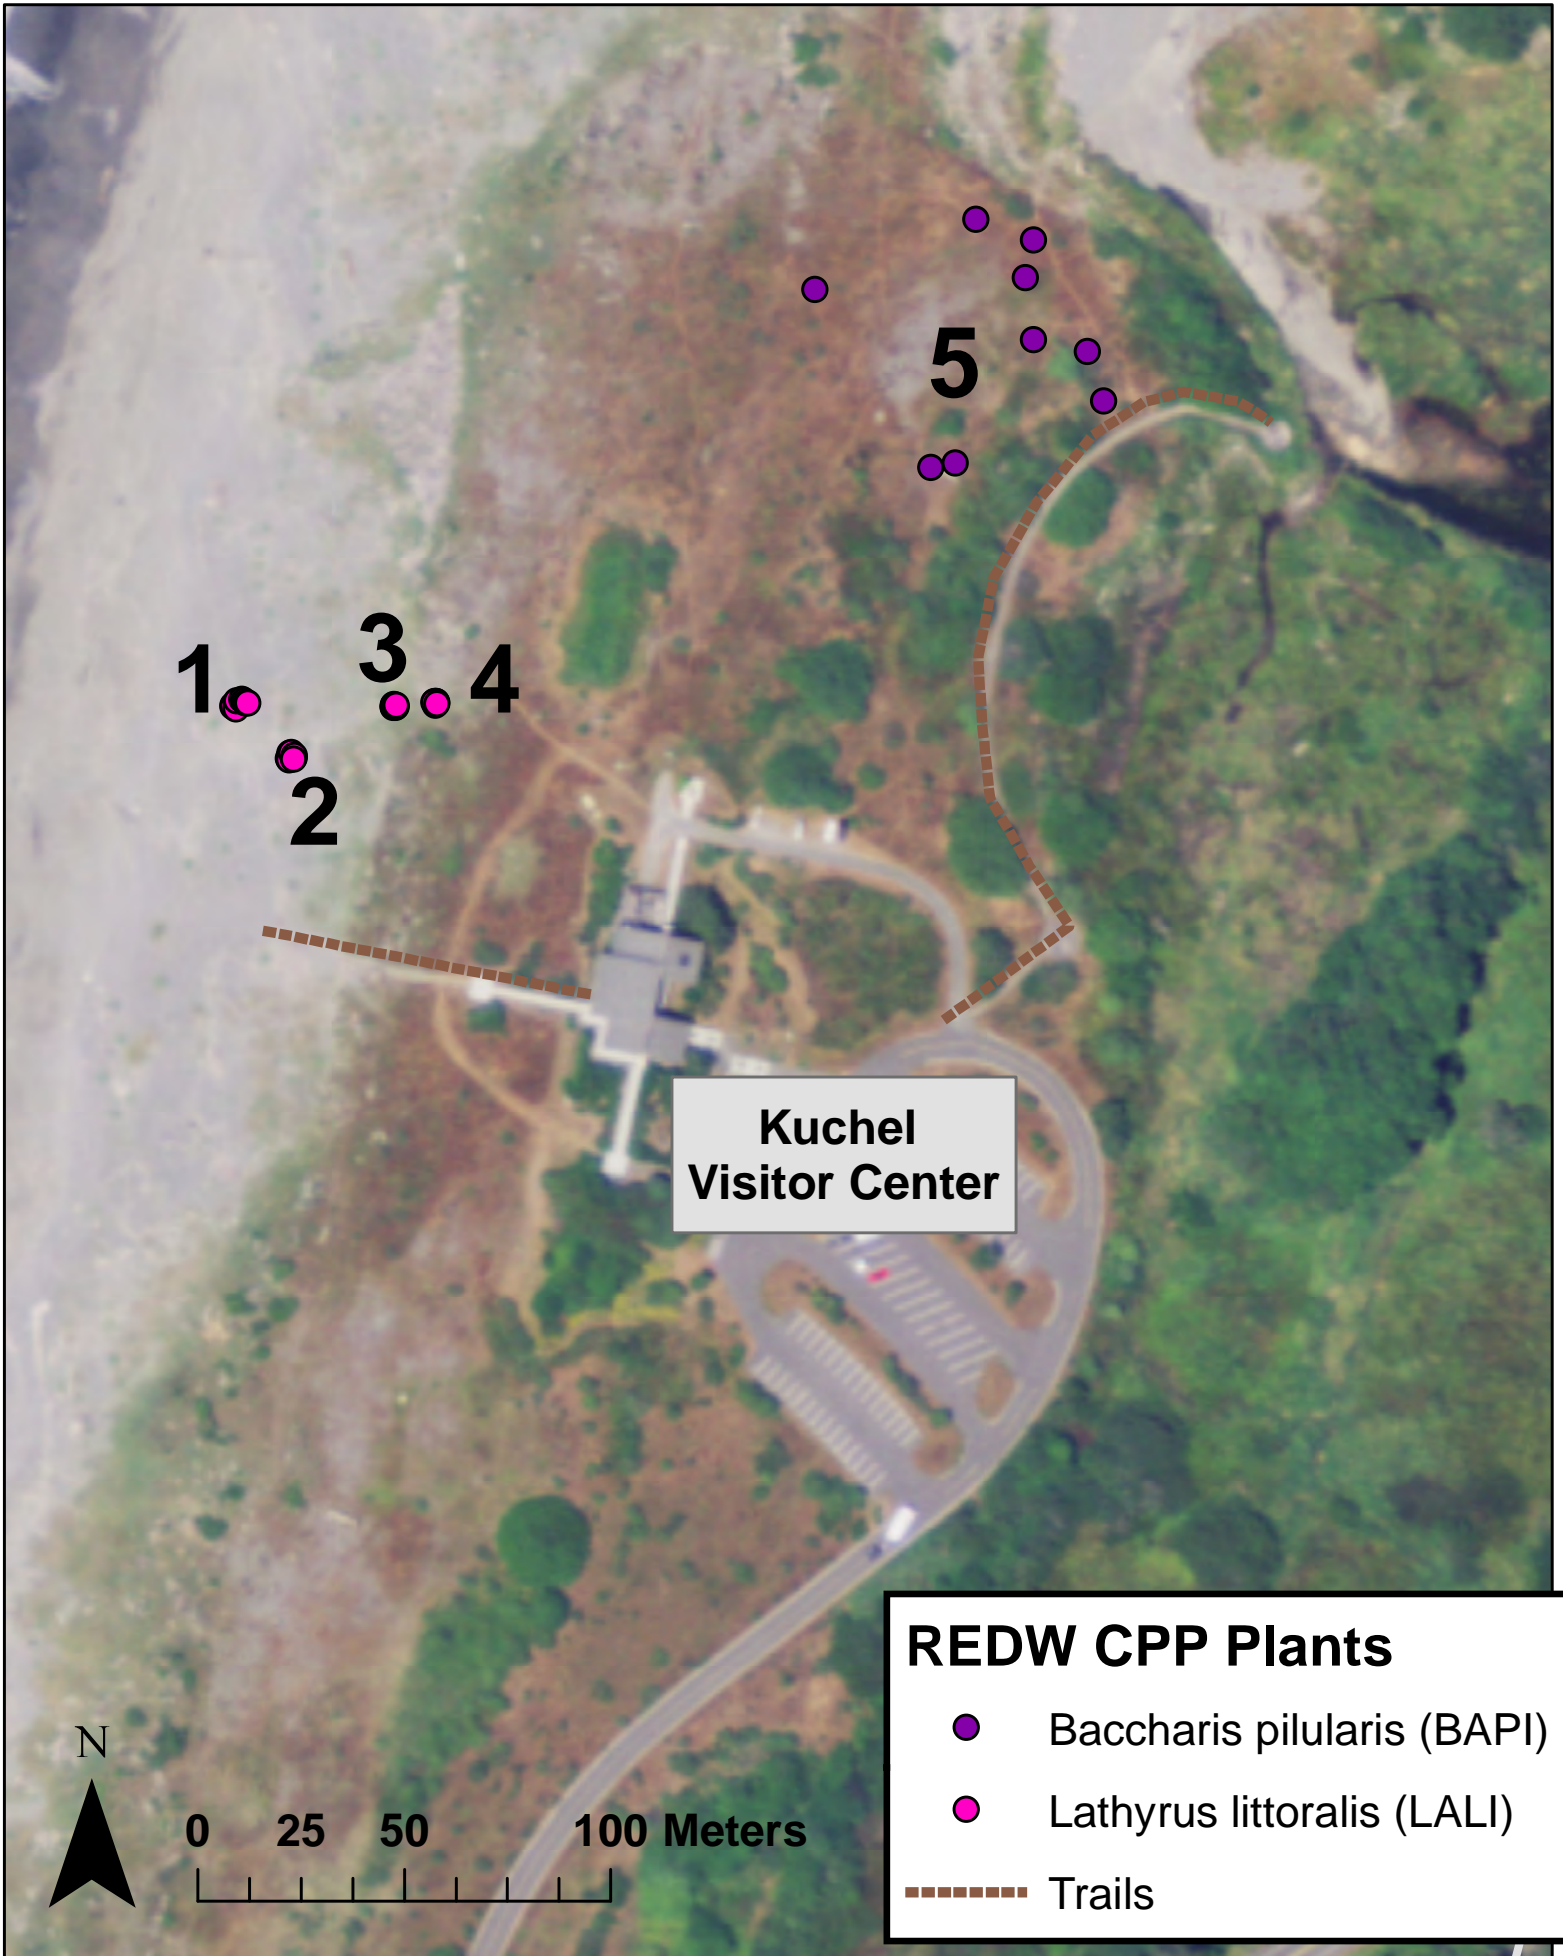

CPP REDW Kuchel Visitor Center (KVC) Monitoring Sites

CPP REDW Kuchel Visitor Center (KVC) Monitoring Sites and Plants

- *Baccharis pilularis* (Coyotebrush)
- *Lathyrus littoralis* (Beach pea)
- - - - - Trails
- Rebar